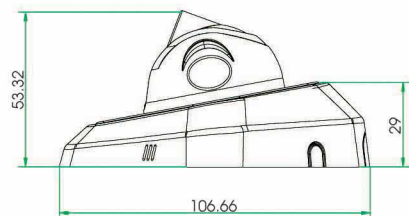

XonTel S20P

Full HD Indoor Mini-Camera with mic

KEY FEATURES

- Compact and Stylish Design
- High-performance TI Davinci series DSP
- H. 264/MPEG-4/MJPEG video compression
- Built-in ICR Filter for Day/Night switching
- Built-in web server for IE/Firefox/Chrome/Safari preview
- 3D-DNR, Privacy Masking and Motion detection
- Built-In Microphone
- Micro SD/SDHC card local storage support
- Built-in 802.3af Support PoE
- Built-in efficient IR LEDs, IR distance up to 10m
- Support ONVIF/PSIA

DIMENSIONS (mm)

SUPPORTED BROWSERS

XonTel S20P Specifications

Camera	Image Sensor	ProgressiveScan CMOS
	Min. Illumination	Color: 0.5Lux B/W: 0Lux
	WDR	WDR
	Lens	3.6mm (2.8mm, 6mm optional) @F1.6
	Mount	M12
	Field of View	H102° (3.6mm)
	Shutter time	1/100000s~1/5s
	IR Distance	up to 10m
Video	Max Image Resolution	1280×960
	Frame rate	30fps(1280×960), 30fps(1280×720), 30fps (704 × 576)
	Video Compression	H.264/ MPEG-4/MJPEG
	Video Bit Rate	16Kbps~16Mbps (CBR/VBR adjustable)
	Image Setting	Brightness/Contrast /Saturation/Sharpness
	Audio Streaming	Build-in Microphone
Audio	Audio Compression	G .711/AAC
	Ethernet	1RJ45 10M/100M Ethernet port
Network	Protocol	TCP/IP, UDP, RTP, RTSP, RTCP, HTTP, HTTPS,DNS, DDNS, DHCP, FTP, NTP, SMTP, UPNP
	Storage	Build-in Micro SD/SDHC card, up to 64G
System	Advanced Function	E-PTZ, Motion detection, Privacy Masking, Backlight compensation, 3D-DNR,ROI
	Event Trigger	Motion detection, Network disconnect, Audio trigger, Tampering Alarm etc
	Event Action	FTP upload / SMTP upload/SD card record/ Play buzzer
	System Compatibility	ONVIF/PSIA
General	WorkingTemperature	-10°C ~60°C
	Working Humidity	0~90%(non-condensing)
	Power Supply	PoE
	Power Consumption	4W MAX
		6W MAX (with IR on)
	Weight	150 g
	Dimensions	85mm × 85mm × 50mm
Warranty	2 years	