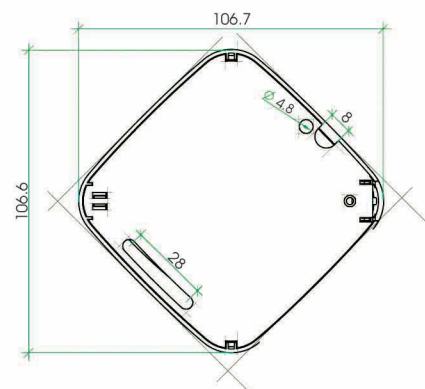

XonTel S20P

Full HD Indoor Mini-Camera with mic

KEY FEATURES

- Compact and Stylish Design
- High-performance TI Davinci series DSP
- H. 264/MPEG-4/MJPEG video compression
- Built-in ICR Filter for Day/Night switching
- Built-in web server for IE/Firefox/Chrome/Safari preview
- 3D-DNR, Privacy Masking and Motion detection
- Built-In Microphone
- Micro SD/SDHC card local storage support
- Built-in 802.3af Support PoE
- Built-in efficient IR LEDs, IR distance up to 10m
- Support ONVIF/PSIA

DIMENSIONS (mm)

SUPPORTED BROWSERS

XonTel S20P Specifications

Camera	Image Sensor	ProgressiveScan CMOS
	Min. Illumination	Color: 0.5Lux B/W: 0Lux
	WDR	WDR
	Lens	3.6mm (2.8mm, 6mm optional) @F1.6
	Mount	M12
	Field of View	H102° (3.6mm)
	Shutter time	1/100000s~1/5s
	IR Distance	up to 10m
Video	Max Image Resolution	1280×960
	Frame rate	30fps(1280×960), 30fps(1280×720), 30fps (704 × 576)
	Video Compression	H.264/ MPEG-4/MJPEG
	Video Bit Rate	16Kbps~16Mbps (CBR/VBR adjustable)
	Image Setting	Brightness/Contrast /Saturation/Sharpness
	Audio Streaming	Build-in Microphone
Audio	Audio Compression	G .711/AAC
	Ethernet	1RJ45 10M/100M Ethernet port
Network	Protocol	TCP/IP, UDP, RTP, RTSP, RTCP, HTTP, HTTPS,DNS, DDNS, DHCP, FTP, NTP, SMTP, UPNP
	Storage	Build-in Micro SD/SDHC card, up to 64G
System	Advanced Function	E-PTZ, Motion detection, Privacy Masking, Backlight compensation, 3D-DNR,ROI
	Event Trigger	Motion detection, Network disconnect, Audio trigger, Tampering Alarm etc
	Event Action	FTP upload / SMTP upload/SD card record/ Play buzzer
	System Compatibility	ONVIF/PSIA
General	WorkingTemperature	-10°C ~60°C
	Working Humidity	0~90%(non-condensing)
	Power Supply	PoE
	Power Consumption	4W MAX
		6W MAX (with IR on)
	Weight	150 g
	Dimensions	85mm × 85mm × 50mm
Warranty	2 years	