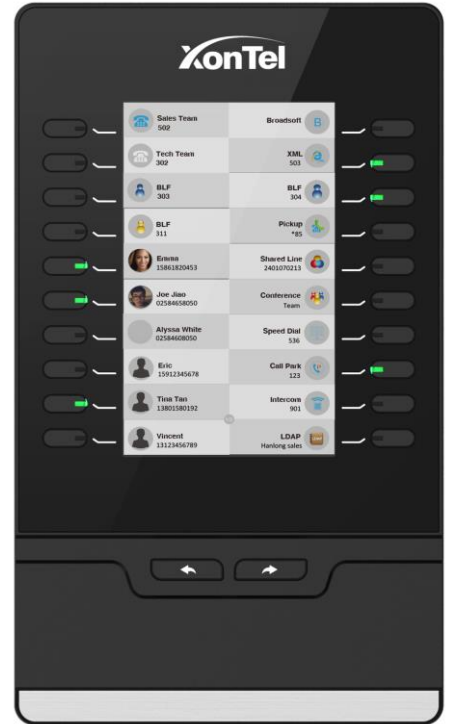

### Expansion Module

EXP-23G is expansion module for Color IP Phones. It expands the functional capability of your VoIP phone to a whole new level. Two page views allow 40 programmable keys that work as BLF, Speed dial, call park, pick up...

#### Features

- Large 800\*480 color graphic LCD
- 20 programmable Keys Each with a dual-color LED
- Daisy-chain 6 modules for up to 240 DSS Keys
- 2 control keys for fast switch pages
- Rich features, each with different Icon
- Wall mountable

#### Physical Feature

- 5.0" TFT-LCD, 800\*480 pixel
- 20 programmable keys with dual color LED
- 2 control keys
- 2 RJ45 ports(1 uplink,1 downlink)
- Wall mountable
- Supports up to 6 modules daisy-chain
- Adapter output: 5V/1.2A
- Adapter Input: 100-240V

#### General Features

- Call hold, Call park, pick up
- Redial, Call Return, Forward, Call transfer
- Caller ID display, DND, Conference
- Speed dial, Voicemail, Message
- BLF, Shared line, private hold, public hold...